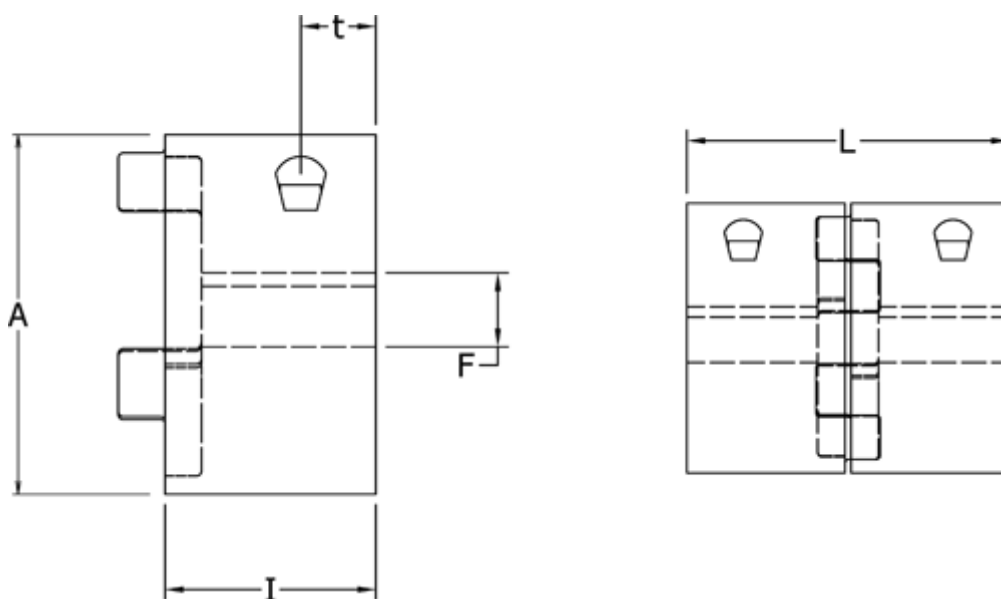

Article number: 3335028M025

Description: Clamping Hub Klonex ES 28/38
ALU Aluminium, Bore 25H7 mm

Measures

A = 65
F = 25
I = 35
L = 90
t = 13.5